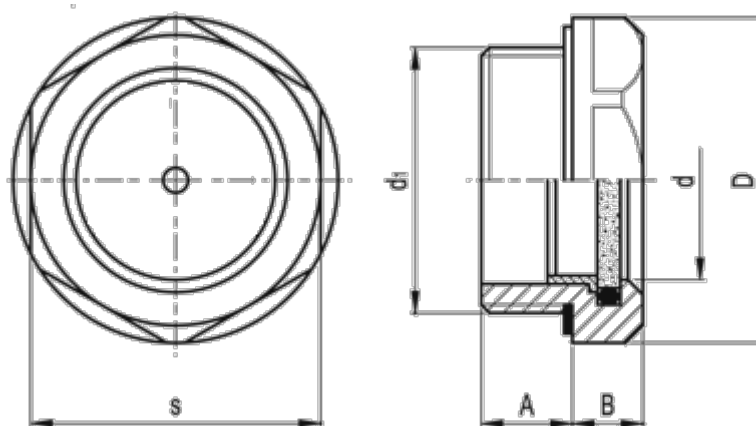

Data Sheet

Article number: 20673558

Description: E+G Oil level indicator
GN 743.3-14-M20x1.5-B

Measures

A = 8.5

B = 7.5

D = 26

d = 14

d1 = M20x1.5

s = 23